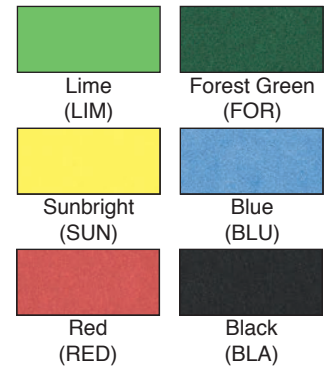

Paper Merchandise & SOS Bags

 These bags are biodegradable and are recyclable. Colored Kraft bags contain non-toxic dyes.

White Kraft (WK)

Natural Kraft (NK)

Colored Kraft

1 Unit = 1 Carton

Product Code	Size	Ctn. Pk.	Basis Wt.	Wt./Pkg.
KRAFT MERCHANDISE BAGS (pinch bottom)				
White Kraft				
DW-57WK	5" x 7"	2000	30	14
DW-69WK	6" x 9"	1000	30	10
DW-710WK	7" x 10"	1000	30	13
DW-811WK	8-1/2" x 11"	1000	30	17
DW-912WK	9" x 12"	1000	30	20
DW-1215WK	12" x 15"	1000	30	30
DW-12318WK	12" x 3" x 18"	250	35	14
DW-14320WK	14" x 3" x 20"	250	35	17
DW-17324WK	17" x 3" x 24"	250	40	26
Natural Kraft  Bags with basis wt. of 30, 35 & 40 are made from 100% recycled material				
DW-35NK	3-1/4" x 5-1/4"	2000	30	7
DW-57NK	5" x 7"	2000	30	14
DW-69NK	6" x 9"	1000	30	10
DW-710NK	7" x 10"	1000	30	13
DW-811NK	8-1/2" x 11"	1000	30	17
DW-912NK	9" x 12"	1000	30	20
DW-1215NK	12" x 15"	1000	30	30
DW-1316NK	13" x 16"	500	30	18
DW-1519NK	15" x 19"	500	30	23
DW-12318NK	12" x 3" x 18"	250	35	14
DW-14320NK	14" x 3" x 20"	250	35	17
DW-17324NK	17" x 3" x 24"	250	40	26
DW-20628NK	20" x 6-1/2" x 28-1/2"	250	40	41
Colored Kraft				
WC-69	6-1/4" x 9-1/4"	1000	30	13
WC-811	8-1/2" x 11"	1000	30	18
WC-1215	12" x 15"	1000	30	34
WC-14321	14" x 3" x 21"	500	35	33
Liquor Bags - Natural Kraft  100% recycled material (side gusseted)				
DW-4212NK	4" x 2" x 12" (pint)	1000	33	13
DW-4216NK	4-1/2" x 2-1/2" x 16" (quart)	1000	33	20
DW-6215NK	6" x 2" x 15" (bottle)	1000	33	21
SOS BAGS (flat bottom - self opening style)				
White Kraft				
DW-SOS1/2WK	1/2# (3" x 1-7/8" x 6-1/4")	500	30	3
DW-SOS1WK	1# (3-1/2" x 2-1/4" x 7")	500	30	4
DW-SOS2WK	2# (4-3/16" x 2-5/8" x 8-1/8")	500	30	6
DW-SOS4WK	4# (5-1/16" x 3-1/8" x 9-3/4")	500	30	9
DW-SOS6WK	6# (6" x 3-11/16" x 10-7/8")	500	30	11
DW-SOS8WK	8# (6-1/4" x 3-15/16" x 12-3/4")	500	30	14
DW-SOS12WK	12# (7-1/8" x 4-1/2" x 13-3/4")	500	30	17
DW-SOS20WK	20# (8-1/4" x 5-1/4" x 16-1/4")	500	40	26
Natural Kraft  Bags with basis wt. of 30, 35 & 40 are made from 100% recycled material				
DW-SOS1/2NK	1/2# (3" x 1-7/8" x 6-1/4")	500	30	3
DW-SOS1NK	1# (3-1/2" x 2-1/4" x 7")	500	30	4
DW-SOS2NK	2# (4-3/16" x 2-5/8" x 8-1/8")	500	30	6
DW-SOS4NK	4# (5-1/16" x 3-1/8" x 9-3/4")	500	30	9
DW-SOS6NK	6# (6" x 3-11/16" x 10-7/8")	500	35	11
DW-SOS8NK	8# (6-1/4" x 3-15/16" x 12-3/4")	500	35	14
DW-SOS12NK	12# (7-1/8" x 4-1/2" x 13-3/4")	500	35	17
DW-SOS20NK	20# (8-1/4" x 5-1/4" x 16-1/4")	500	40	26
DW-SOSSACKNK	Sack (12" x 7" x 17")	500	50	54
Colored Kraft				
WC-SOS6	6# (6" x 3-5/8" x 11-1/16")	500	35	13